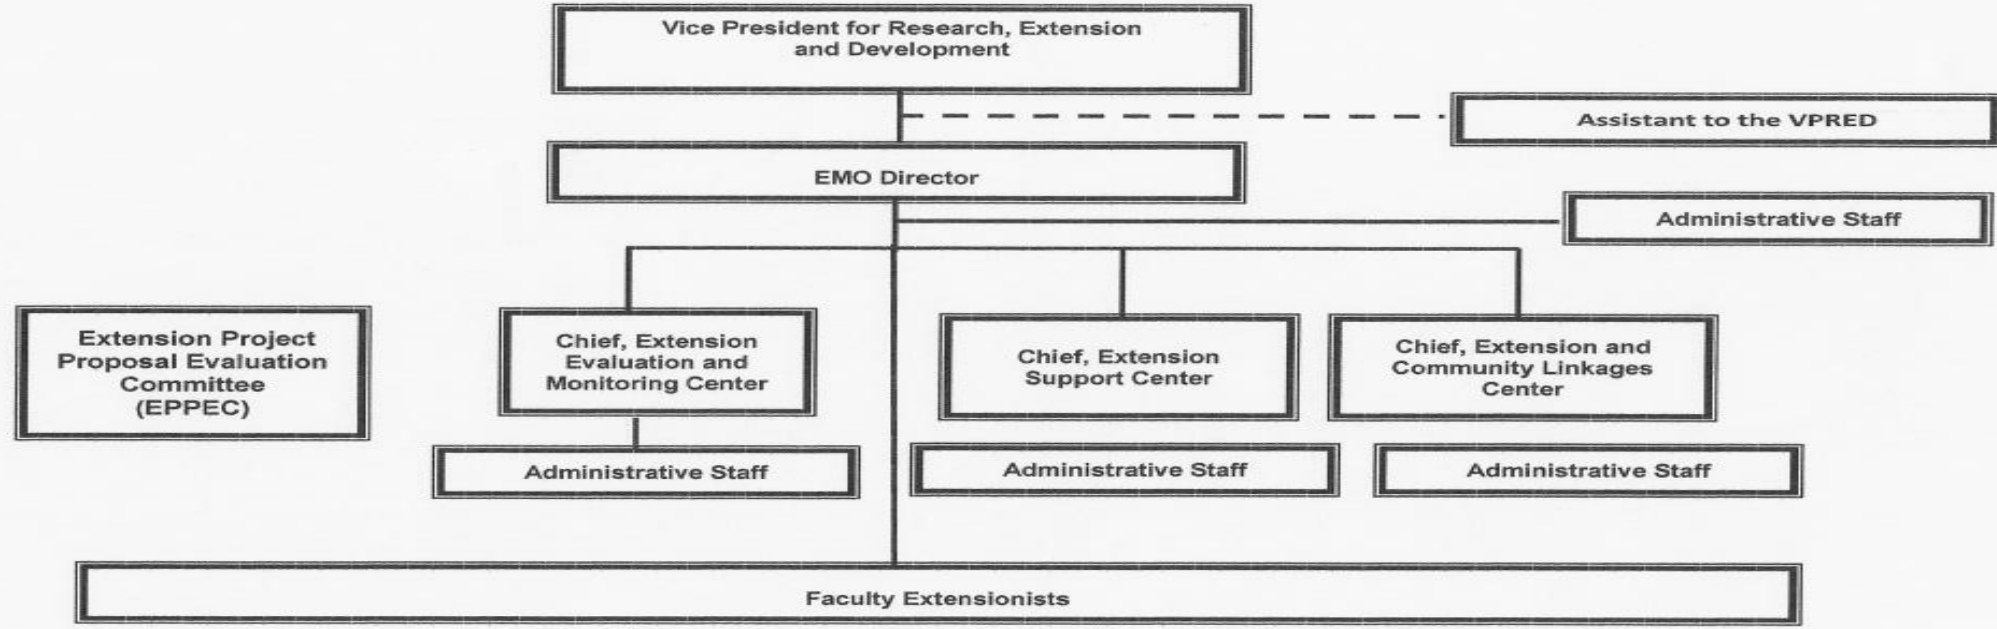

POLYTECHNIC UNIVERSITY OF THE PHILIPPINES COLLEGE OF ENGINEERING COMPUTER ENGINEERING DEPARTMENT

CS-2.2

The EXTENSION MANAGEMENT OFFICE of the University's Organizational Structure

POLYTECHNIC UNIVERSITY OF THE PHILIPPINES COLLEGE OF ENGINEERING COMPUTER ENGINEERING DEPARTMENT

The **EXTENSION MANAGEMENT OFFICE** of the University is located at Room 309, South Wing, Main Academic Building, Mabini Campus, Sta. Mesa, Manila.

(02) 8713 5968 | dcoe_chair@gmail.com
RM322 CEA BLDG. NDC COMPOUND,
ANONAS COR. PUREZA STREETS, STA. MESA, MANILA